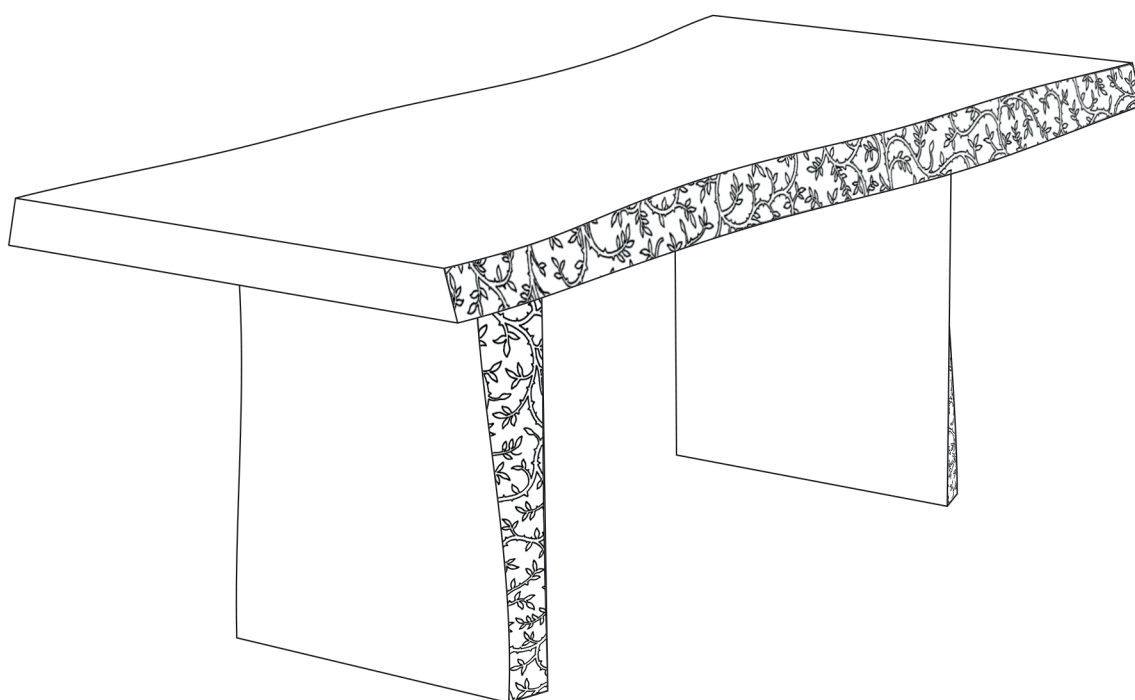

Bark Table / Table

by Marcantonio

SCAPIN.
COLLEZIONI

Inlay A01

Inlay A02

Inlay A03

Inlay A04

MATERIALS AND FINISHES

Solid wood/inlaid wood

DIMENSIONS

H: 75 cm

W: 190/260/324 cm

D: 92 cm

COLORS *

W01

W02