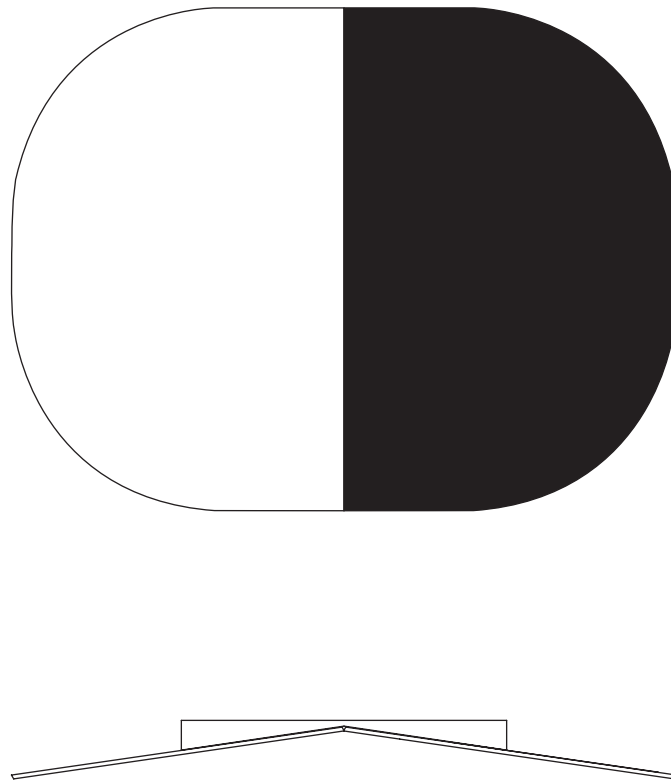

# Bent S / Mirror

by Matteo Zorzenoni

**SCAPIN.**  
COLLEZIONI

## MATERIALS AND FINISHES

Mirror/gold mirror

## DIMENSIONS

H: 60 cm

W: 120 cm

## COLORS

M01

M02