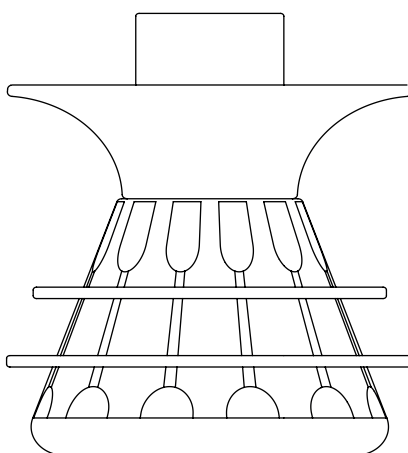

Catodo / Vase

by Elena Salmistraro

SCAPIN.
COLLEZIONI

Inlay module A16

Oak (W02)

Ash (W03)

Wengè (W04)

MATERIALS AND FINISHES

Inlaid wood / Glass / Ceramic

DIMENSIONS

H: 31 cm

Ø: 24 cm

GLASS

G01