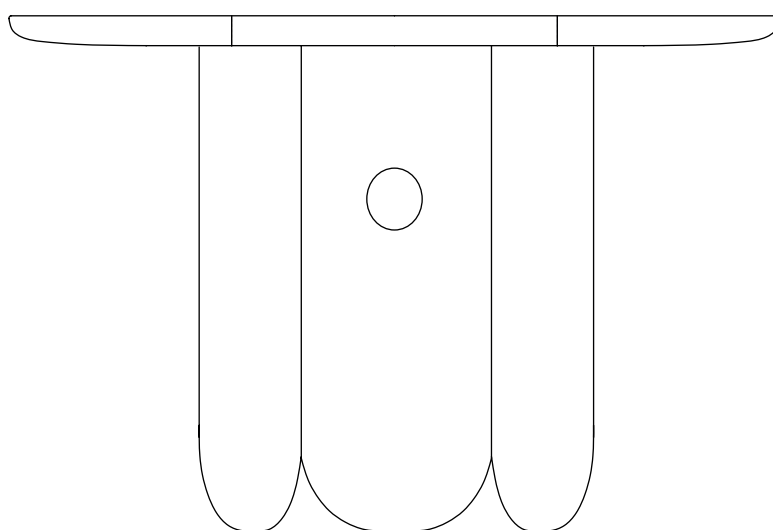

Ci / Small Vase

by Matteo Cibic

SCAPIN.
COLLEZIONI

MATERIALS AND FINISHES

Matt lacquered MDF

COLORS *

C24-M

DIMENSIONS

H: 42 cm

W: 70 cm

D: 70 cm

* Please contact us to find out more about all the color options available.