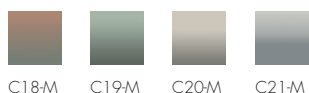

COLORS *

GLASS *

* Please contact us to find out more about all the color options available.