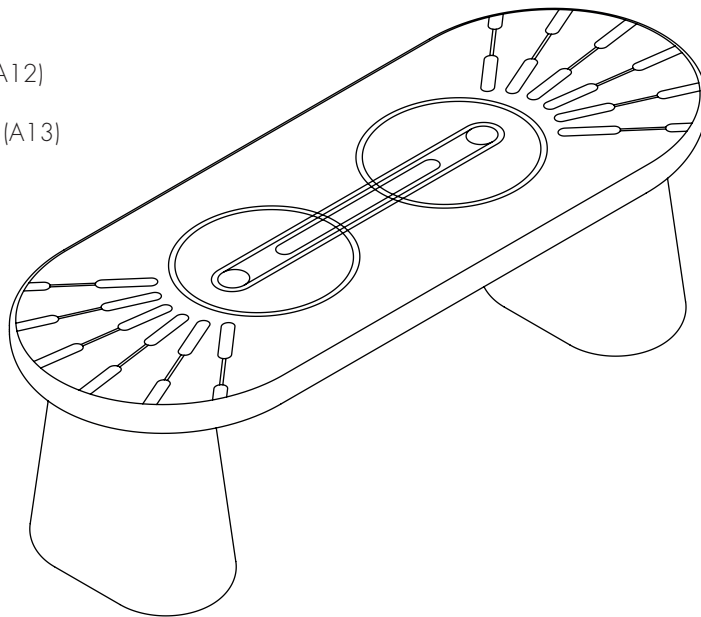

# lone / Bench

by Elena Salmistraro

**SCAPIN.**  
COLLEZIONI

Inlay module A12

Inlay module A13

White Carrara marble and resin (A12)

Black Marquinia marble and resin (A13)

## DIMENSIONS

H: 42 cm

W: 130 cm

D: 45 cm