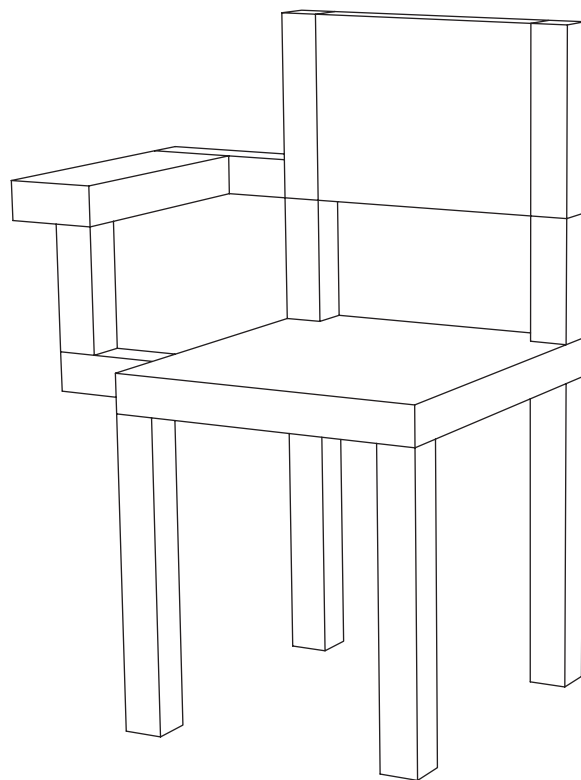

Life After Life / Chair

Limited Edition of eight
by Marcantonio

SCAPIN.
COLLEZIONI

MATERIALS AND FINISHES

Solid wood/Inlaid wood

DIMENSIONS

H: 89 cm

W: 59 cm

D: 43 cm

COLORS

C08-S