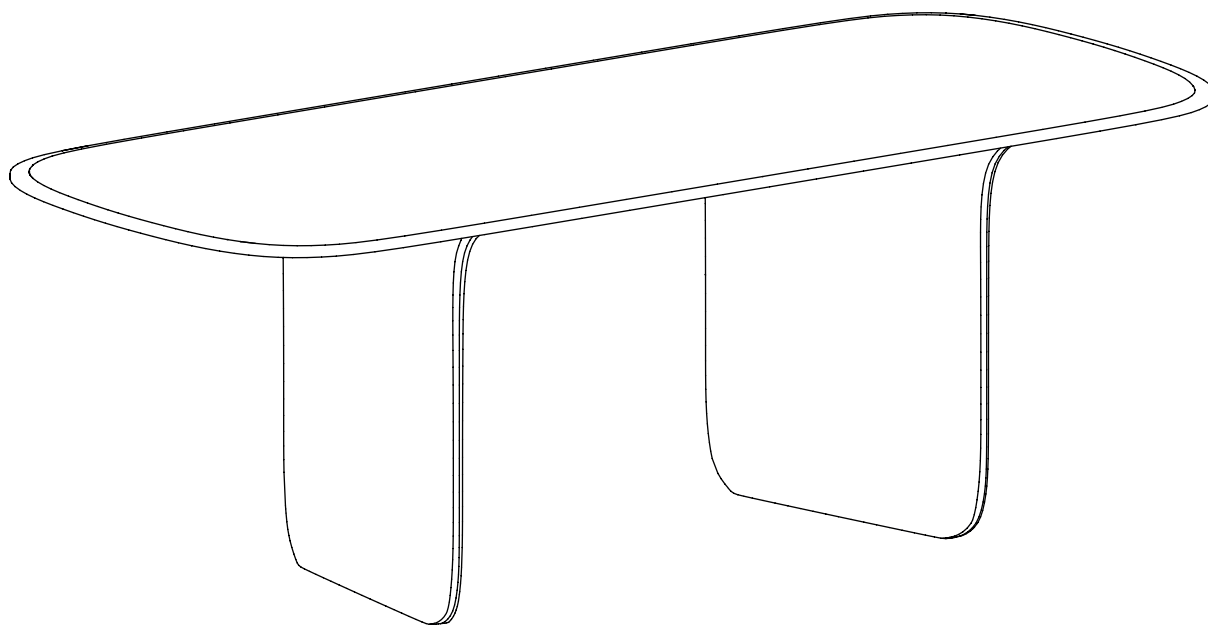

O / Dining Table

by Matteo Cibic

SCAPIN.
COLLEZIONI

MATERIALS AND FINISHES

Matt faded lacquered MDF structure / top extra clear glass

DIMENSIONS

H: 73 cm

W: 222 cm

D: 90 cm

COLORS *

C18-M C19-M C20-M C21-M

GLASS *

G01

* Please contact us to find out more about all the color options available.