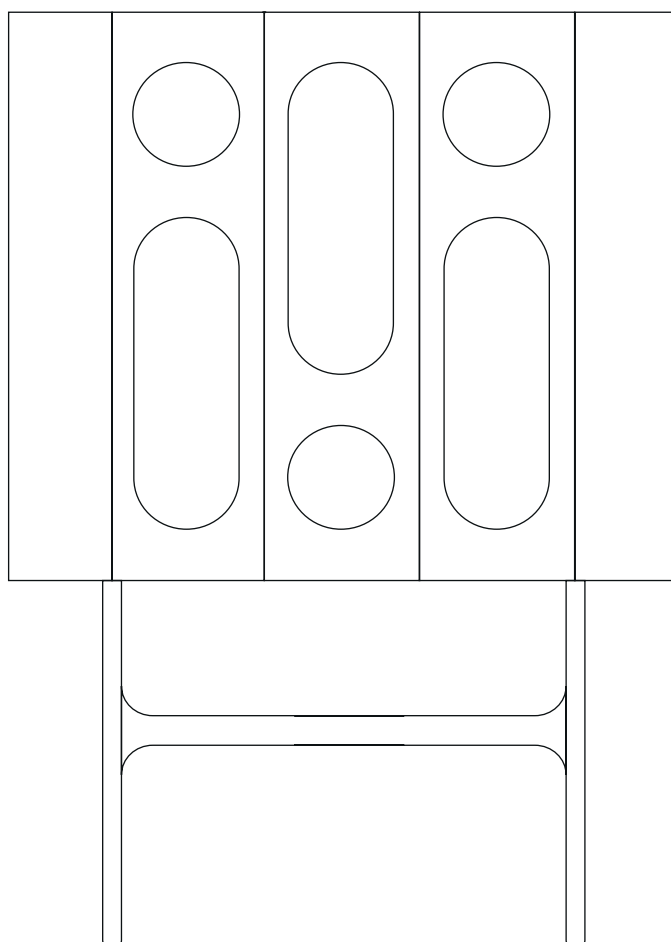

Oblò A / Cabinet

by Matteo Zorzenoni

SCAPIN.
COLLEZIONI