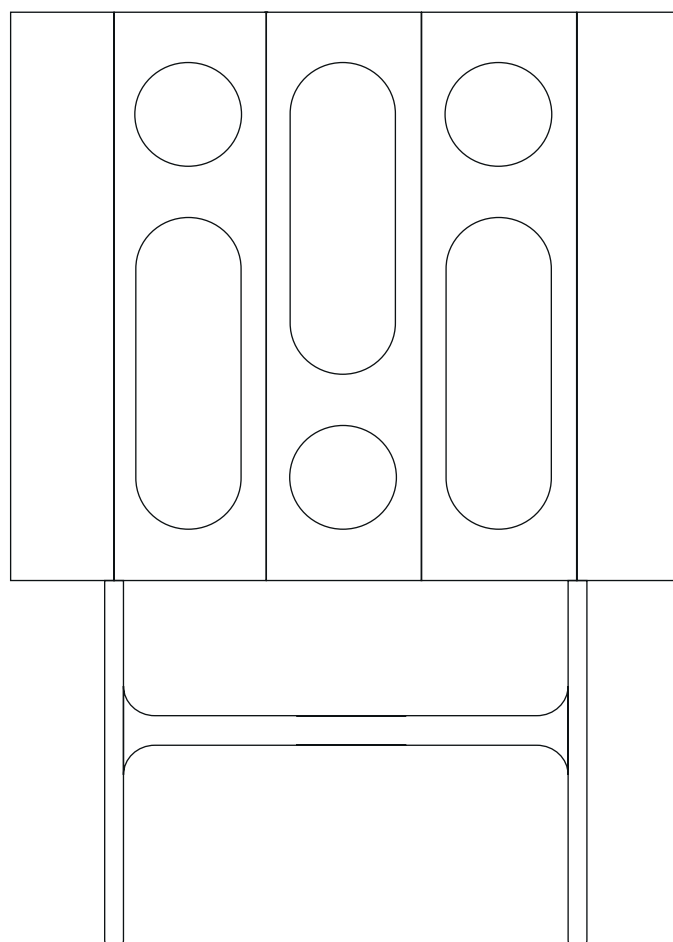

Oblò A / Cabinet

by Matteo Zorzenoni

SCAPIN.
COLLEZIONI

MATERIALS AND FINISHES

Metal lacquered base/top stained
wood/extra-clear or smoked glass

DIMENSIONS

H: 180 cm
W: 130 cm
D: 40 cm

Oblò A / Cabinet