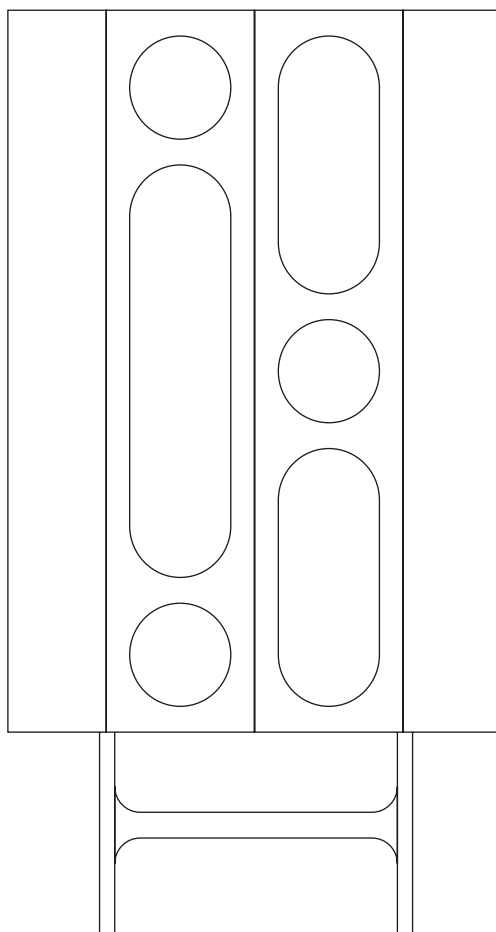

Oblò B / Cabinet

by Matteo Zorzenoni

SCAPIN.
COLLEZIONI

MATERIALS AND FINISHES

Metal lacquered base/top stained
wood/extra-clear or smoked glass

DIMENSIONS

H: 180 cm
W: 100 cm
D: 40 cm

Oblò B / Cabinet