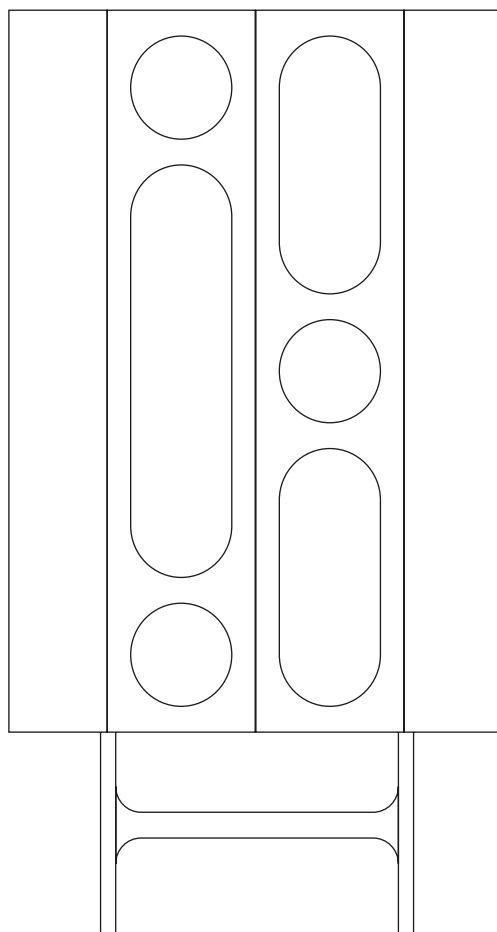

Oblò B / Cabinet

by Matteo Zorzenoni

SCAPIN.
COLLEZIONI