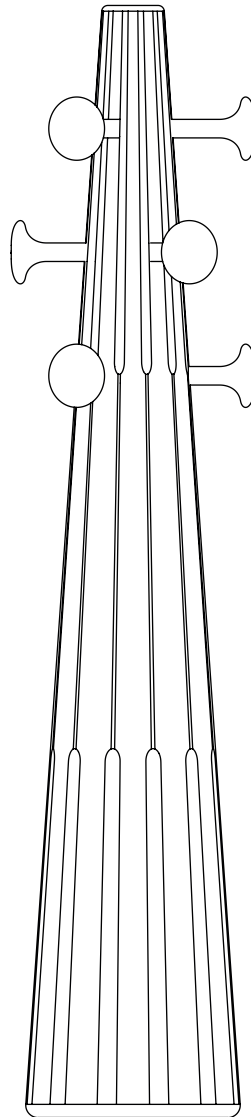

Particella / Coat Hanger

by Elena Salmistraro

SCAPIN.
COLLEZIONI

Inlay module A16

Oak (W02)

Ash (W03)

Wengè (W04)

MATERIALS AND FINISHES

Solid wood/Inlaid wood

DIMENSIONS

H: 180 cm

Ø: 10 - 35 cm

KNOB COLORS

C08-G