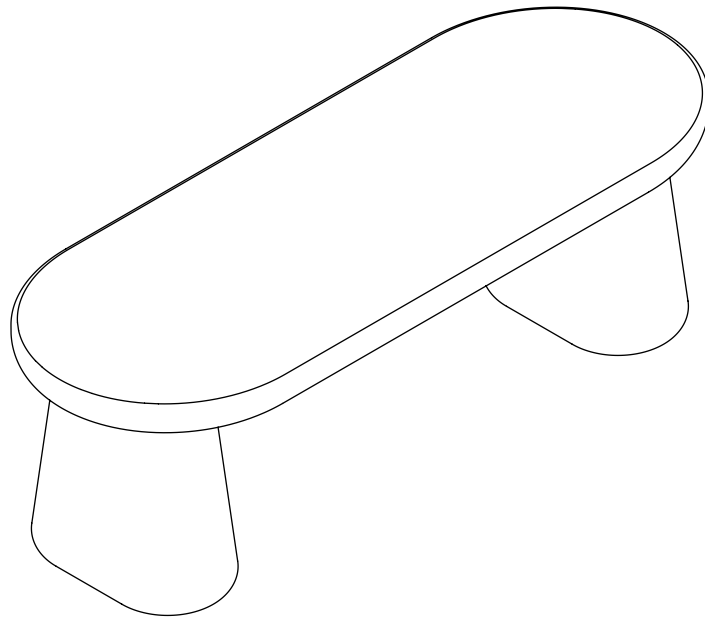

lone / Bench

by Elena Salmistraro

SCAPIN.
COLLEZIONI

MATERIALS AND FINISHES

Base matt or glossy lacquered polyurethane / top marble or stone

DIMENSIONS

H: 42 cm

W: 130 cm

D: 45 cm

BASE COLORS *

C29 C30 C31 C32 C33 C34 C35 C36

TOP COLORS *

S01-G S02-G S03-G S05-G S06-G S07-G S08-M S09-M

* Please contact us to find out more about all the color options available.