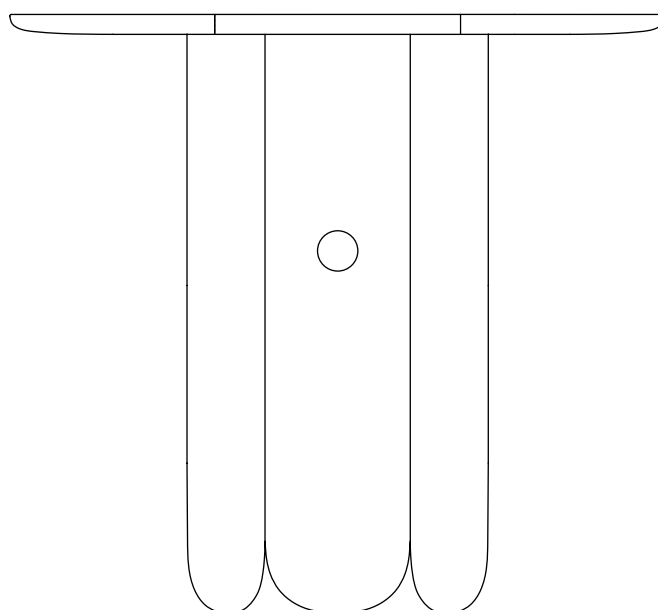

Zeta / Table Vase

by Matteo Cibic

SCAPIN.
COLLEZIONI

MATERIALS AND FINISHES

Matt faded lacquered MDF

Matt lacquered MDF

COLORS *

C18-M C19-M C20-M C21-M C27-M C28-M

DIMENSIONS

H: 73 cm

W: 80 cm

D: 80 cm

* Please contact us to find out more about all the color options available.