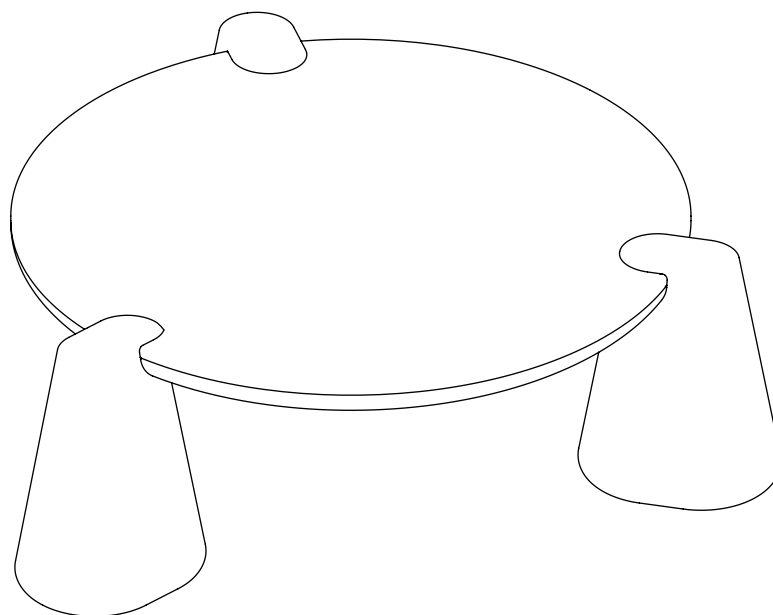

Nuclide / Coffee Table

by Elena Salmistraro

SCAPIN.
COLLEZIONI

MATERIALS AND FINISHES

Base matt or glossy lacquered polyurethane / top marble or stone

DIMENSIONS

H: 40 cm

W: 104 - 134 cm

Ø: 90 - 120 cm

BASE COLORS *

TOP COLORS *

* Please contact us to find out more about all the color options available.