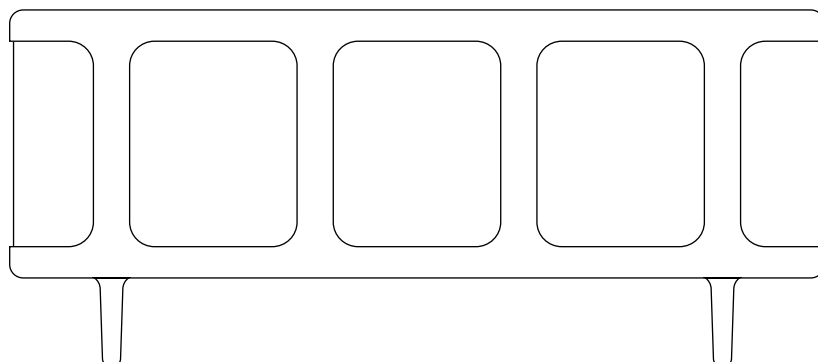

Settebello Glass / Cabinet

by Matteo Zorzenoni

SCAPIN.
COLLEZIONI

A.

MATERIALS AND FINISHES

Stained wood/top Marble/extra-clear
or smoked glass

DIMENSIONS

H: 80 cm

G01

G02

Settebello Glass / Cabinet

by Matteo Zorzenoni

SCAPIN.
COLLEZIONI

B.

MATERIALS AND FINISHES

Stained wood/top Marble/extra-clear
or smoked glass

DIMENSIONS

H: 80 cm

W: 180 cm

D: 45 cm

COLORS

C08-S

MARBLE

S01

MATERIALS AND FINISHES

Stained wood/top Marble/extra-clear
or smoked glass

DIMENSIONS

H: 80 cm

W: 135 cm

D: 45 cm

COLORS

C08-S