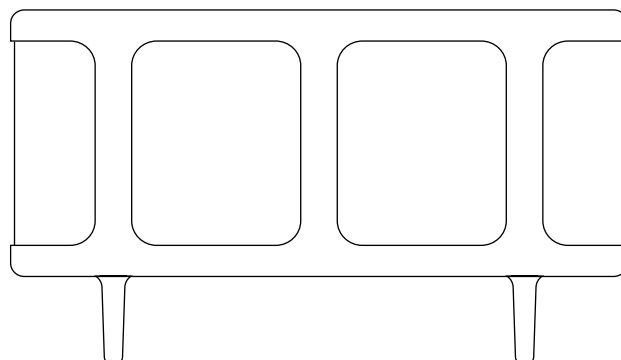

Settebello Glass / Cabinet

by Matteo Zorzenoni

SCAPIN.
COLLEZIONI

A.

MATERIALS AND FINISHES

Stained wood/top Marble/extra-clear
or smoked glass

DIMENSIONS

H: 80 cm

DIMENSIONS

H: 80 cm

W: 180 cm

D: 45 cm

COLORS

C08-S

MARBLE

S01

S02

GLASS

G01

G02

Settebello Glass / Cabinet

by Matteo Zorzenoni

SCAPIN.
COLLEZIONI

C.

MATERIALS AND FINISHES

Stained wood/top Marble/extra-clear
or smoked glass

DIMENSIONS

H: 80 cm

W: 135 cm

D: 45 cm

COLORS

C08-S