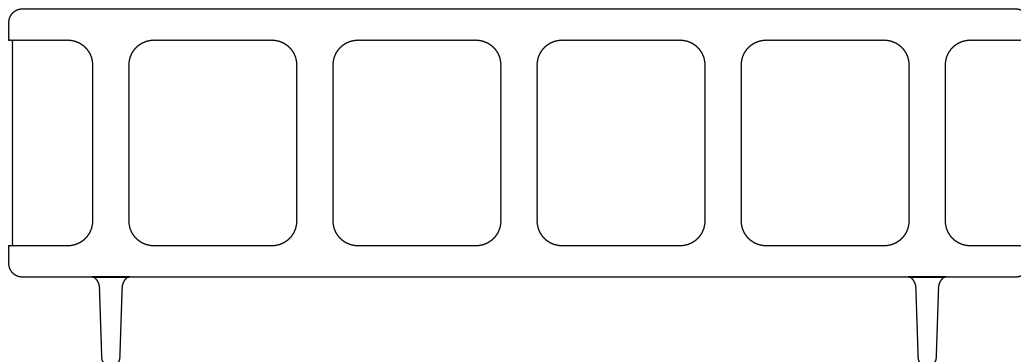

Settebello Glass / Cabinet

by Matteo Zorzenoni

SCAPIN.
COLLEZIONI

A.

MATERIALS AND FINISHES

Stained wood/top Marble/extra-clear
or smoked glass

DIMENSIONS

H: 80 cm

W: 225 cm

D: 45 cm

COLORS

C08-S

MARBLE

S01

S02

GLASS

DIMENSIONS

H: 80 cm

W: 180 cm

D: 45 cm

COLORS

C08-S

MARBLE

S01

MATERIALS AND FINISHES

Stained wood/top Marble/extra-clear
or smoked glass

DIMENSIONS

H: 80 cm

W: 135 cm

D: 45 cm

COLORS

C08-S