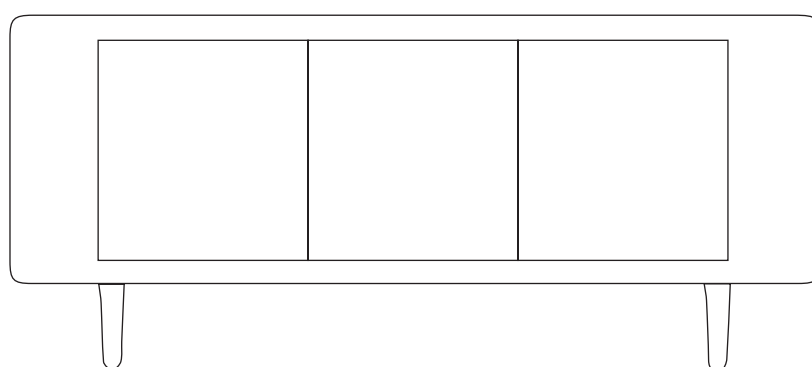

Settebello / Cabinet

by Matteo Zorzenoni

SCAPIN.
COLLEZIONI

A.

MATERIALS AND FINISHES

Matt lacquered

Glossy lacquered

DIMENSIONS

H: 80 cm

W: 225 cm

D: 45 cm

COLORS *

C12M

C12G

* Please contact us to find out more about all the color options available.

Settebello / Cabinet

by Matteo Zorzenoni

SCAPIN.
COLLEZIONI

B.

MATERIALS AND FINISHES

Matt lacquered

Glossy lacquered

DIMENSIONS

H: 80 cm

W: 180 cm

D: 45 cm

COLORS *

C12M

C12G

* Please contact us to find out more about all the color options available.

Settebello / Cabinet

by Matteo Zorzenoni