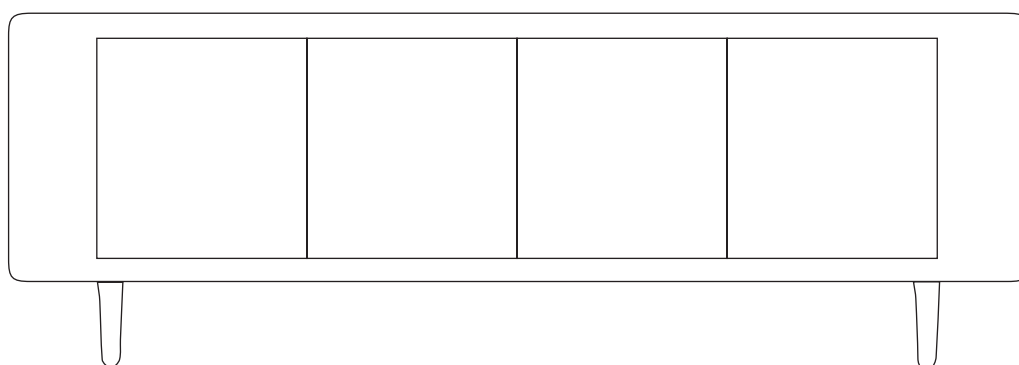

Settebello / Cabinet

by Matteo Zorzenoni

SCAPIN.
COLLEZIONI

A.

MATERIALS AND FINISHES

Matt lacquered

Glossy lacquered

DIMENSIONS

H: 80 cm

W: 225 cm

D: 45 cm

COLORS *

C12M

C12G

* Please contact us to find out more about all the color options available.

Settebello / Cabinet

by Matteo Zorzenoni

SCAPIN.
COLLEZIONI

B.

MATERIALS AND FINISHES

Matt lacquered

Glossy lacquered

DIMENSIONS

H: 80 cm

W: 180 cm

D: 45 cm

COLORS *

C12M

C12G

* Please contact us to find out more about all the color options available.

Settebello / Cabinet

by Matteo Zorzenoni