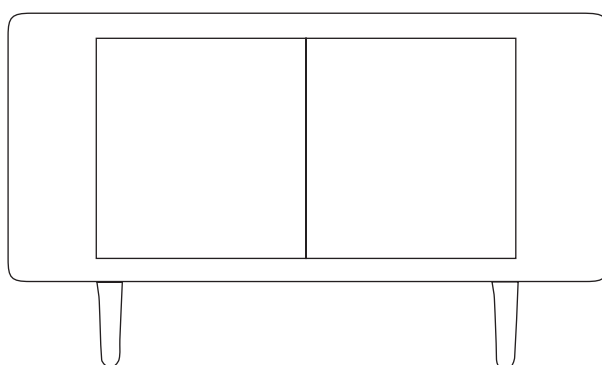

Settebello / Cabinet

by Matteo Zorzenoni

SCAPIN.
COLLEZIONI

A.

MATERIALS AND FINISHES

Matt lacquered

Glossy lacquered

DIMENSIONS

by Matteo Zorzenoni

SCAPIN.
COLLEZIONI

B.

MATERIALS AND FINISHES

Matt lacquered

Glossy lacquered

DIMENSIONS

H: 80 cm

W: 180 cm

D: 45 cm

COLORS *

C12M

C12G

* Please contact us to find out more about all the color options available.

Settebello / Cabinet

by Matteo Zorzenoni

SCAPIN.
COLLEZIONI

C.

MATERIALS AND FINISHES

Matt lacquered

Glossy lacquered

DIMENSIONS

H: 80 cm

W: 135 cm