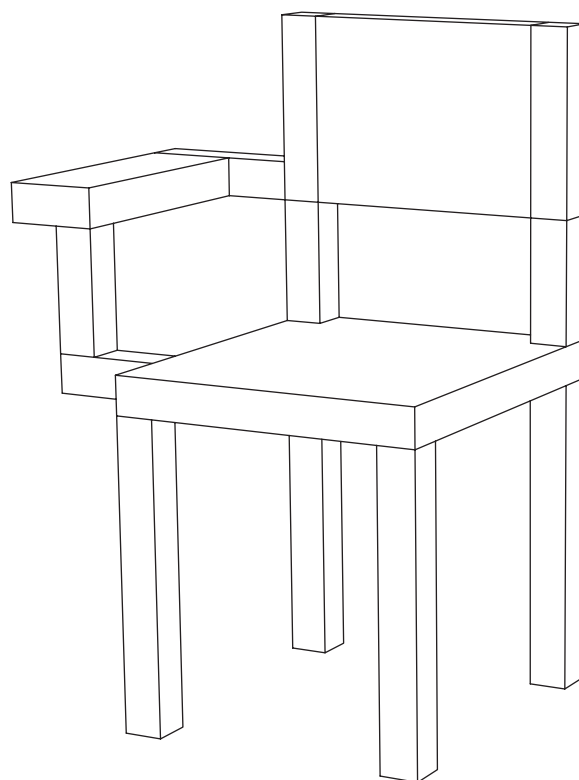

Skeleton Chair / Chair

by Marcantonio

SCAPIN.
COLLEZIONI

MATERIALS AND FINISHES

Solid wood/Inlaid wood

DIMENSIONS

H: 89 cm

W: 59 cm

D: 43 cm

COLORS

C08-S