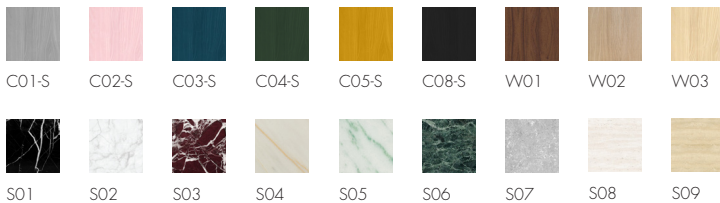

Cantilever L / Side Table

by Matteo Zorzenoni

SCAPIN.
COLLEZIONI

MATERIALS AND FINISHES

Solid wood / stained wood / marble / stone

COLORS *

DIMENSIONS

H: 60 cm

W: 60 cm

D: 30 cm

* Please contact us to find out more about all the color options available.