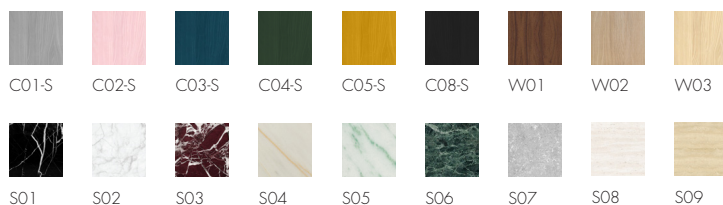

Cantilever S / Side Table

by Matteo Zorzenoni

SCAPIN.
COLLEZIONI

MATERIALS AND FINISHES

Solid wood / stained wood / marble / stone

COLORS *

DIMENSIONS

H: 40 cm

W: 50 cm

D: 30 cm

* Please contact us to find out more about all the color options available.