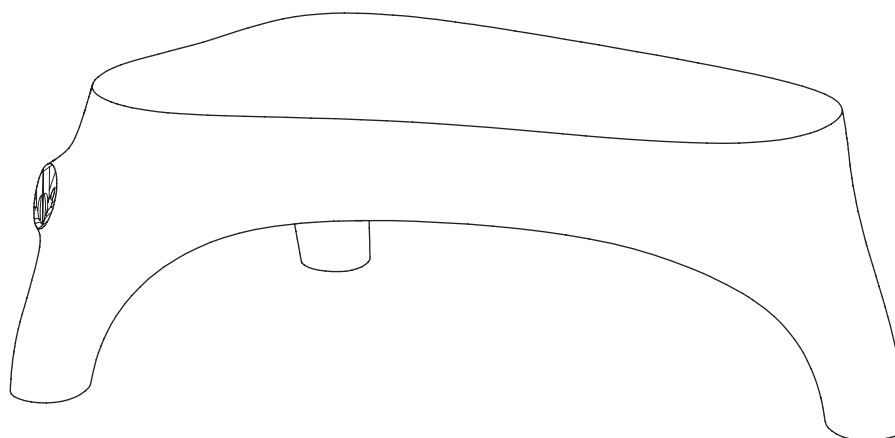

Stump Coffee Table / Coffee Table

by Marcantonio

SCAPIN.
COLLEZIONI

Inlay module A06

MATERIALS AND FINISHES

Base matt lacquered polyurethane/Top inlay wood

DIMENSIONS

H: 121 cm

W: 80 cm

D: 44 cm

COLORS *

C08-M

C14-M

* Please contact us to find out more about all the color options available.