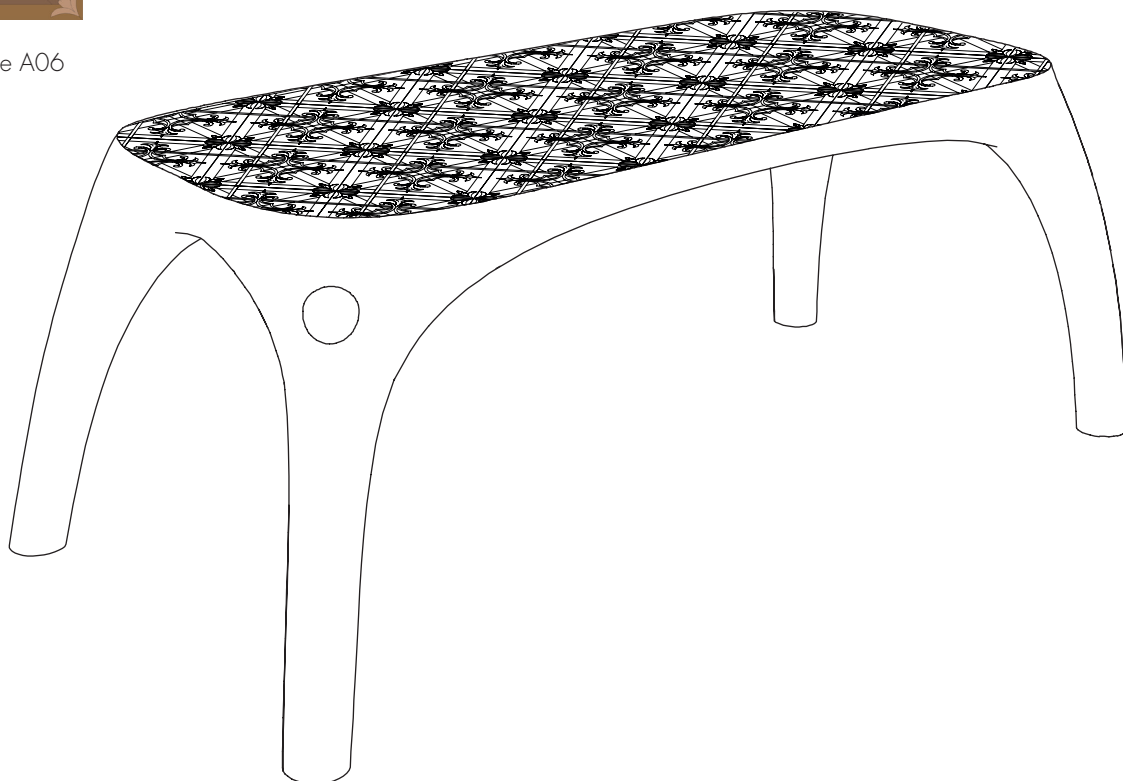

Stump Table / Table

by Marcantonio

SCAPIN.
COLLEZIONI

Inlay module A06

MATERIALS AND FINISHES

Base matt lacquered polyuretane/top inlay wood

DIMENSIONS

H: 77 cm

W: 231 cm

D: 111 cm

COLORS *

C08-M

* Please contact us to find out more about all the color options available.